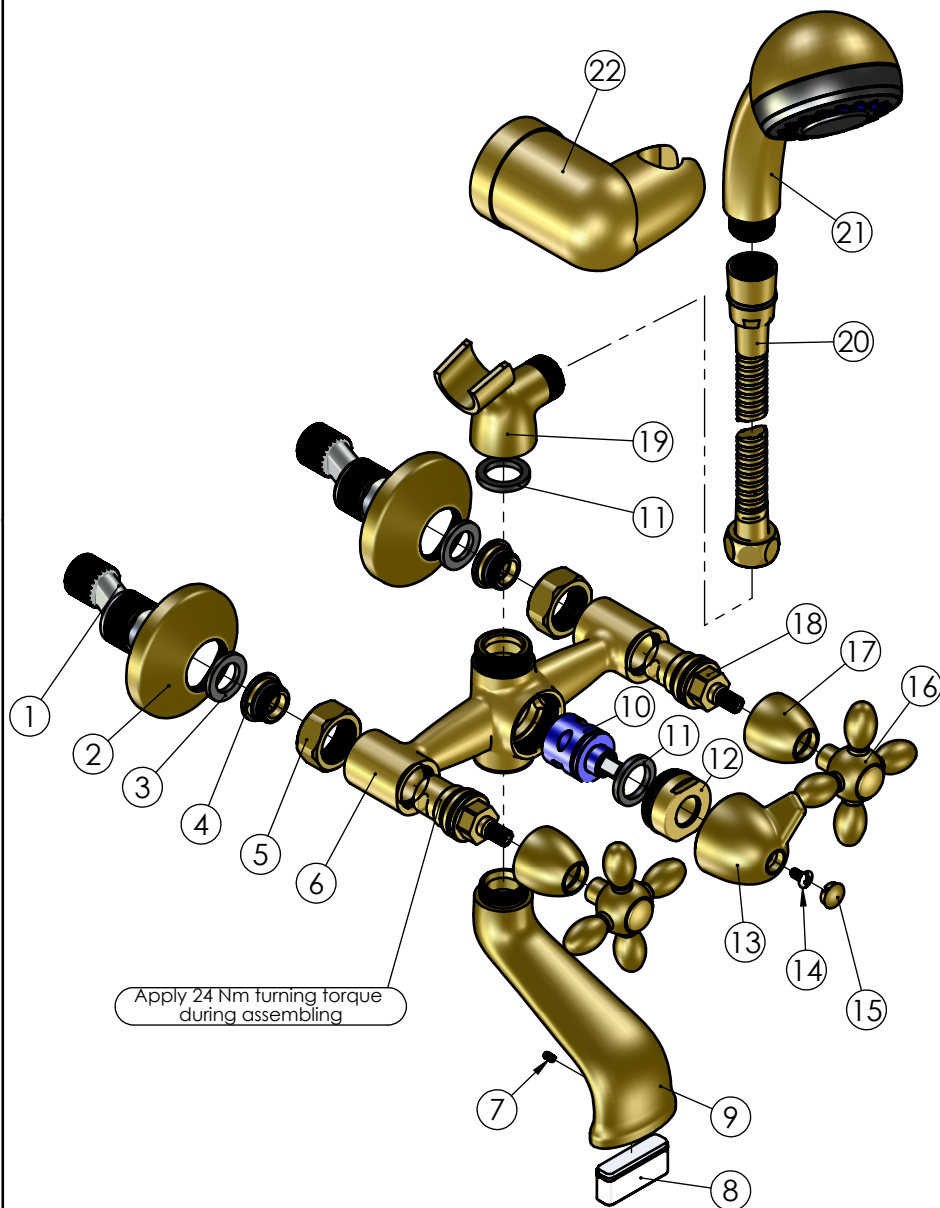

RUBINETA

Product name: **Faucet Venezia-1**
Product Code: **V10S96**

ITEM NO.	PART CODE	NAME	QUANTITY
1	636601	Eccentric 43x10	2
2	636611	Eccentric plate 65x20	2
3	632002	Square washer G3/4"	2
4	636403	Fixing back seat M18x1.5	2
5	636327	Back seat nut G3/4"	2
6	635181	Body V-1 Cross (Br)	1
7	636331	Set screw M3x5 DIN913	1
8	636748	Neoperl aerator PL-RC-V 40x10	1
9	635610	Body spout V-1 Cross (Br)	1
10	636519	2 position diverter 25 mm	1
11	632070	Square washer R-1 G3/4"	2
12	636332	Diverter nut V-1 M30x1.25	1
13	636961	Handle for diverter V-1 Cross (Br)	1
14	636324	Self locking head screw M4x8	1
15	636115	Cover of diverter handle V-1 Cross (Br)	1
16	631165	Handle M-33 8x20	2
17	631168	Valve cap, M-33	2
18	664129	Valve ECO ceramic Cross (8x20) 270	2
19	636960	Single fork shower head holder	1
20	600031	Double lock shower hose Con/Imp (Br)	1
21	622028	Handshower Sweet (Br)	1
22	623015	Shower holder Rondo (Br)	1