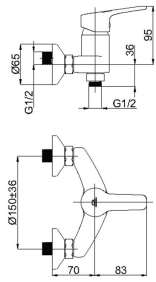

Scheme

Package

Package quantity	9
Weight Brutto (kg)	1.5488
Weight Netto (kg)	1.2908
1 package length (m)	0.083
1 packaging depth (m)	0.346
The primary package width (m)	0.138
2 package weight (kg)	0.54
2 packaging capacity	0.0418
2 Packaging depth (m)	0.27
2 packaging length (m)	0.43
2 packaging width (m)	0.36