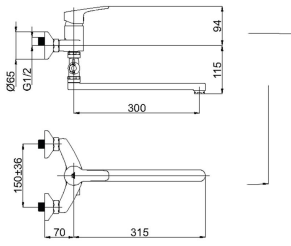

Specification

Code	N2CD01
Intended use	Bath faucet
EAN	4779035273418
Warranty	5
Series	Uno
Segment	Standard
Connection	3/4
Finish	Chrome plated
Debit l/m	9

Components

622045

EAN: 4779035273708

600014

EAN: 4779028802861

636604

EAN: 4779028803899

Scheme

Package

Package quantity	9
Weight Brutto (kg)	1.9911
Weight Netto (kg)	1.7291
1 package length (m)	0.083
1 packaging depth (m)	0.346
The primary package width (m)	0.138
2 package weight (kg)	0.54
2 packaging capacity	0.0418
2 Packaging depth (m)	0.27
2 packaging length (m)	0.43
2 packaging width (m)	0.36