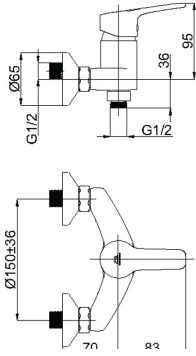

Specification

Code	N20001
Intended use	Shower faucet
EAN	4779035273395
Warranty	5
Series	Uno
Segment	Standard
Connection	3/4
Finish	Chrome plated
Debit l/m	12.5

Components

634004

EAN: 4779028803820

636604

EAN: 4779028803899

Scheme

Package

Package quantity	9
Weight Brutto (kg)	1.207
Weight Netto (kg)	0.931
1 package length (m)	0.083
1 packaging depth (m)	0.346
The primary package width (m)	0.138
2 package weight (kg)	0.54
2 packaging capacity	0.0418
2 Packaging depth (m)	0.27
2 packaging length (m)	0.43
2 packaging width (m)	0.36