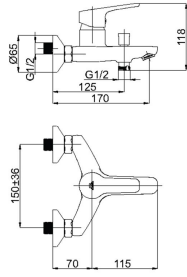

### Specification

<b>Code</b>	N10D01
<b>Intended use</b>	Bath faucet
<b>EAN</b>	4779035273371
<b>Warranty</b>	5
<b>Series</b>	Uno
<b>Segment</b>	Standard
<b>Connection</b>	3/4
<b>Finish</b>	Chrome plated
<b>Debit l/m</b>	4.8

## Package

Package quantity	12
Weight Brutto (kg)	1.775
Weight Netto (kg)	1.48033
1 package length (m)	0.127
1 packaging depth (m)	0.231
The primary package width (m)	0.17
2 package weight (kg)	0.8
2 packaging capacity	0.0672
2 Packaging depth (m)	0.4
2 packaging length (m)	0.48
2 packaging width (m)	0.36