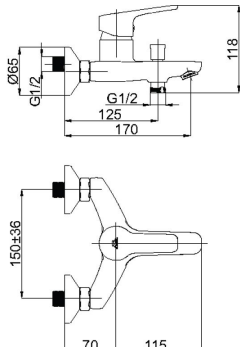

Specification

Code	N10001
Intended use	Bath faucet
EAN	4779035273364
Warranty	5
Series	Uno
Segment	Standard
Connection	3/4
Finish	Chrome plated
Debit l/m	4.8

Components

634004

636705

636604

EAN: 4779028803820 EAN: 4779028803912 EAN: 4779028803899

Scheme

Package

Package quantity	12
Weight Brutto (kg)	1.417
Weight Netto (kg)	1.145
1 package length (m)	0.127
1 packaging depth (m)	0.231
The primary package width (m)	0.17
2 package weight (kg)	0.8
2 packaging capacity	0.0672
2 Packaging depth (m)	0.4
2 packaging length (m)	0.48
2 packaging width (m)	0.36