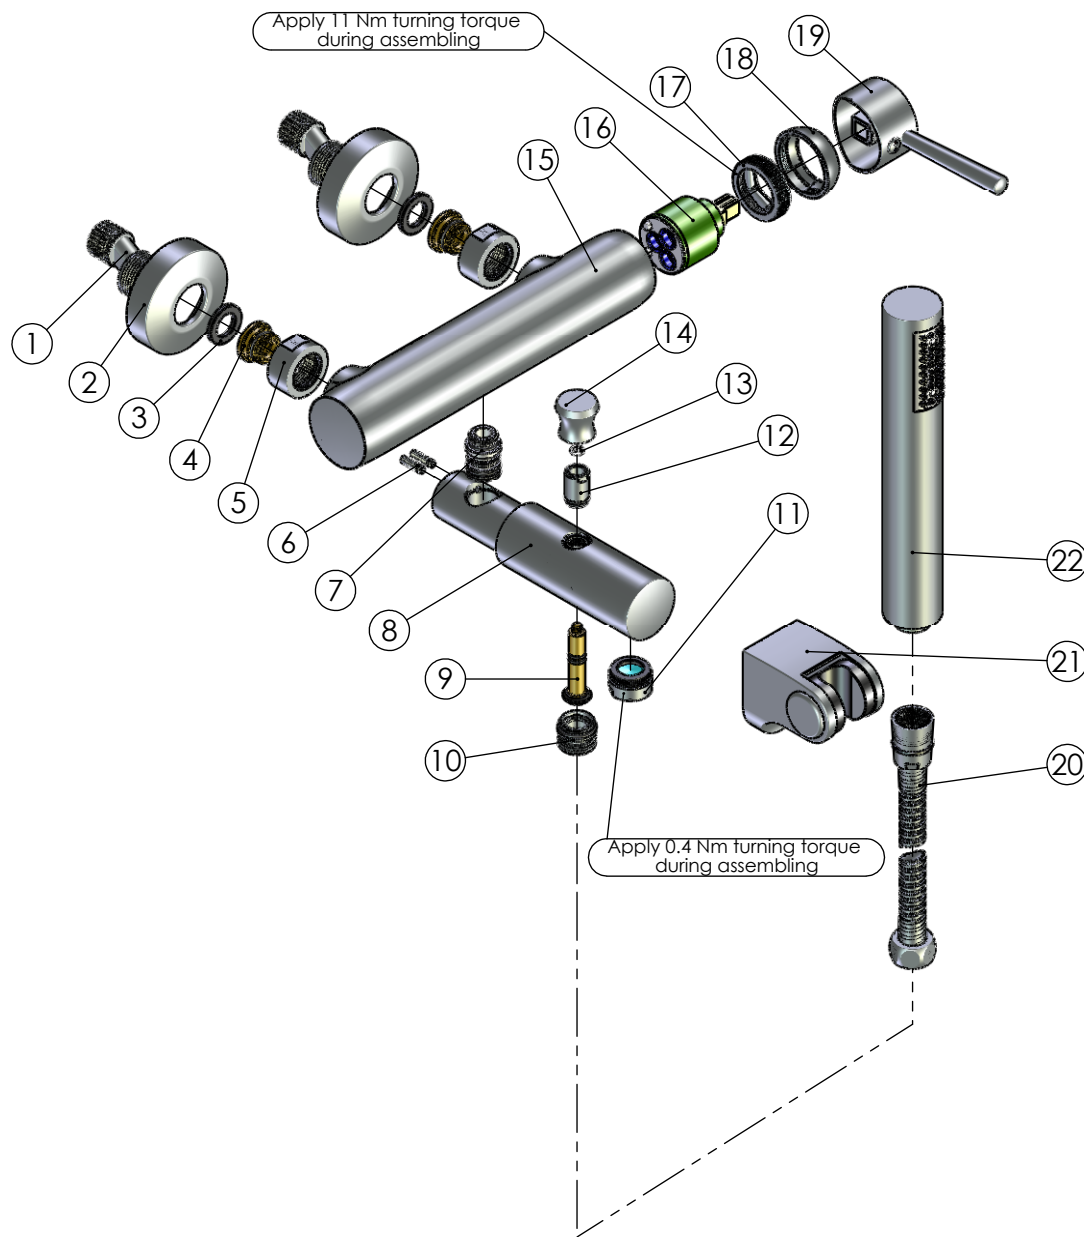

RUBINETA

Product name: **Faucet Ultra-10/K**
Product Code: **U10K08**

ITEM NO.	PART CODE	NAME	QUANTITY
1	636601	Eccentric 43x10	2
2	636614	Fixing set plate ULTRA	2
3	632002	Square washer G3/4"	2
4	636406	Fixing set back seat M18x1.5	2
5	636312	Round back nut G3/4"	2
6	636465	Set screw M4x16	2
7	636401	Spout insert M16x1.5 body	1
8	635567	Spout ULTRA	1
9	636932	Diverter shaft 52mm assembly	1
10	636410	Diverter insert M20x1-G1/2" assembly	1
11	636716	Aerator M24x1 perlator honeycomb	1
12	636408	Diverter core 9.2 mm assembly	1
13	636326	Spring washer	1
14	636930	Diverter knob	1
15	635120	ULTRA-10 body	1
16	634026	Cartridge 35mm Citec 2 steps (green)	1
17	636301	Nut for cartridge 35 mm	1
18	636201	Cartridge cap 41mm	1
19	631129	Handle ULTRA 35 mm	1
20	600014	Shower hose Con/Imp double lock 150cm	1
21	623003	Shower holder Fix	1
22	622048	Handshower Ultra (for sets)	1