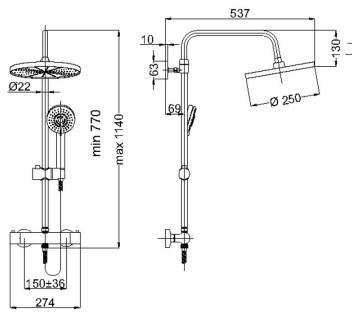

### Specification

<b>Code</b>	625006
<b>Intended use</b>	Set
<b>EAN</b>	4779035275306
<b>Warranty</b>	5
<b>Series</b>	Thermo
<b>Segment</b>	Premium
<b>Connection</b>	3/4
<b>Finish</b>	Chrome plated

## Package

Package quantity	5
Weight Brutto (kg)	4.62
Weight Netto (kg)	3.31
1 package length (m)	0.088
1 packaging depth (m)	0.8
The primary package width (m)	0.355
2 package weight (kg)	1.2
2 packaging capacity	0.138047
2 Packaging depth (m)	0.455
2 packaging length (m)	0.82
2 packaging width (m)	0.37