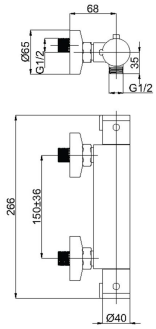

Specification

Code	H20L08
Intended use	Shower faucet
EAN	4779035272022
Warranty	5
Series	Thermo
Segment	Premium
Connection	3/4
Finish	Chrome plated
Debit l/m	17.5

Components

622B39

600014

623003

EAN: 4779035270462 EAN: 4779028802861 EAN: 4779028803516

636357

EAN: 4779035274422

Scheme

Package

Package quantity	8
Weight Brutto (kg)	2.16
Weight Netto (kg)	1.7835
1 package length (m)	0.09
1 packaging depth (m)	0.313
The primary package width (m)	0.187
2 package weight (kg)	0.7
2 packaging capacity	0.04973
2 Packaging depth (m)	0.375
2 packaging length (m)	0.39
2 packaging width (m)	0.34