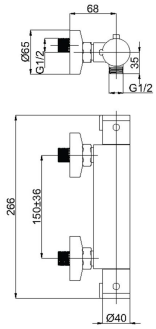

## Specification

<b>Code</b>	H20008
<b>Intended use</b>	Shower faucet
<b>EAN</b>	4779035272053
<b>Warranty</b>	5
<b>Series</b>	Thermo
<b>Segment</b>	Premium
<b>Connection</b>	3/4
<b>Finish</b>	Chrome plated
<b>Debit l/m</b>	17.5

## Package

<b>Package quantity</b>	8
<b>Weight Brutto (kg)</b>	1.705
<b>Weight Netto (kg)</b>	1.357
<b>1 package length (m)</b>	0.09
<b>1 packaging depth (m)</b>	0.313
<b>The primary package width (m)</b>	0.187
<b>2 package weight (kg)</b>	0.72
<b>2 packaging capacity</b>	0.04899
<b>2 Packaging depth (m)</b>	0.375
<b>2 packaging length (m)</b>	0.39
<b>2 packaging width (m)</b>	0.335