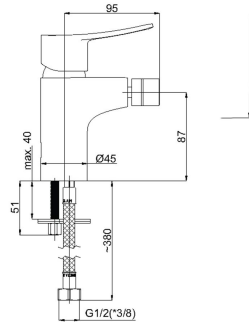

Specification

Code	A60008
Intended use	Bidet faucet
EAN	4779035272084
Warranty	5
Series	Static
Segment	Extra
Connection	1/2
Finish	Chrome plated
Debit l/m	10.1

Components

618040

EAN: 4779028804469

636739

EAN: 4779035274385

Scheme

Package

Package quantity	12
Weight Brutto (kg)	1.205
Weight Netto (kg)	1.016
1 package length (m)	0.081
1 packaging depth (m)	0.179
The primary package width (m)	0.162
2 package weight (kg)	0.54
2 packaging capacity	0.03334
2 Packaging depth (m)	0.265
2 packaging length (m)	0.37
2 packaging width (m)	0.34