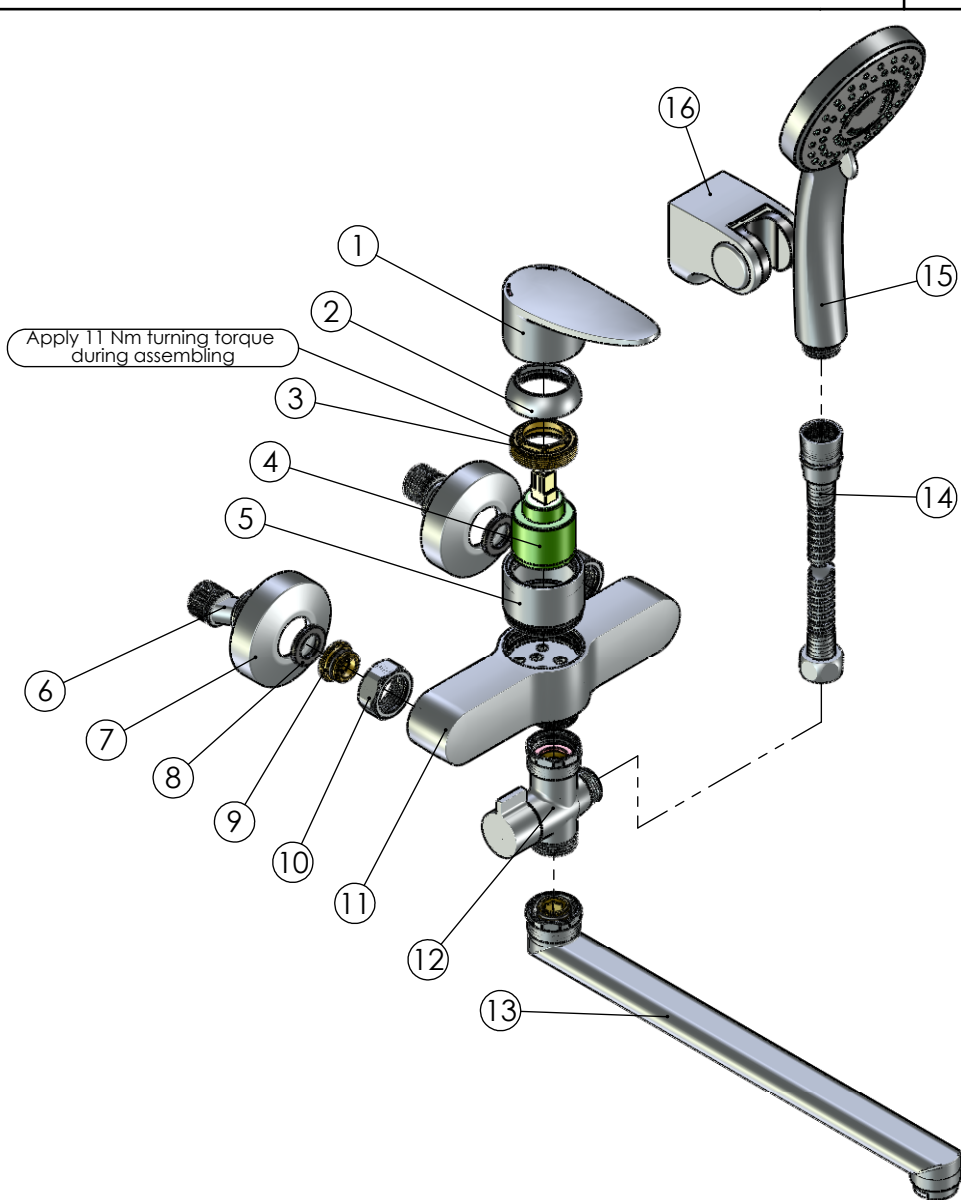

RUBINETA

Product name: **Faucet Static-12/C**  
Product Code: **A2CA08**

ITEM NO.	PART CODE	NAME	QUANTITY
1	631173	Handle ALT	1
2	636201	Cartridge cap 41mm	1
3	636301	Cartridge nut M37x1.25	1
4	634026	Cartridge 35mm Citec 2 steps (green)	1
5	635201	Cartridge nut ALT-12	1
6	636601	Eccentric 43x10	2
7	636614	Fixing set plate ULTRA	2
8	632002	Square washer G3/4"	2
9	636403	Fixing back seat M18x1.5	2
10	636310	Back seat nut G3/4"	2
11	635202	Body ALT-12	1
12	636522	Diverter ALT-12 G3/4"	1
13	633011	Spout C 300 assembly	1
14	600045	Shower hose Superflex Con/Imp 150cm (BK)	1
15	622B39	Handshower Slim	1
16	623003	Shower holder Fix	1

\*-Neoperl PERLATOR HONEYCOMB aerator (636716)