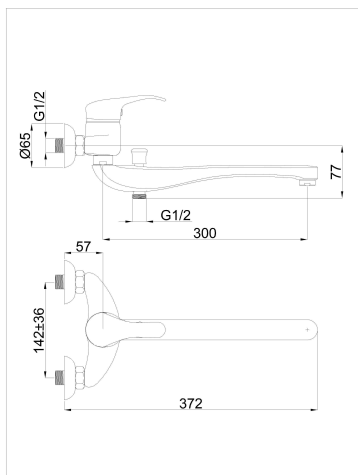

### Specification

<b>Code</b>	P2HK01
<b>Intended use</b>	Bath faucet
<b>EAN</b>	4779028801024
<b>Warranty</b>	5
<b>Series</b>	Prince
<b>Segment</b>	Standard
<b>Connection</b>	3/4
<b>Finish</b>	Chrome plated
<b>Debit l/m</b>	9.5

## Scheme

## Package

<b>Package quantity</b>	9
<b>Weight Brutto (kg)</b>	2.2171
<b>Weight Netto (kg)</b>	1.9611
<b>1 package length (m)</b>	0.083
<b>1 packaging depth (m)</b>	0.346
<b>The primary package width (m)</b>	0.138
<b>2 package weight (kg)</b>	0.54
<b>2 packaging capacity</b>	0.0418
<b>2 Packaging depth (m)</b>	0.27
<b>2 packaging length (m)</b>	0.43
<b>2 packaging width (m)</b>	0.36