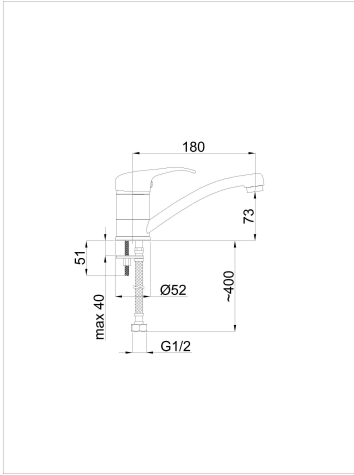

Specification

Code	P90001
Intended use	Washbasin faucet
EAN	4779028801482
Warranty	5
Series	Prince
Segment	Standard
Connection	1/2
Finish	Chrome plated
Debit l/m	12.7

Components

618040

EAN: 4779028804469

634005

EAN: 4779035270882

636913

EAN: 4779028803936

636705

EAN: 4779028803912

Scheme

Package

Package quantity	12
Weight Brutto (kg)	0.99
Weight Netto (kg)	0.82467
1 package length (m)	0.073
1 packaging depth (m)	0.234
The primary package width (m)	0.124
2 package weight (kg)	0.46
2 packaging capacity	0.03879
2 Packaging depth (m)	0.31
2 packaging length (m)	0.385
2 packaging width (m)	0.325